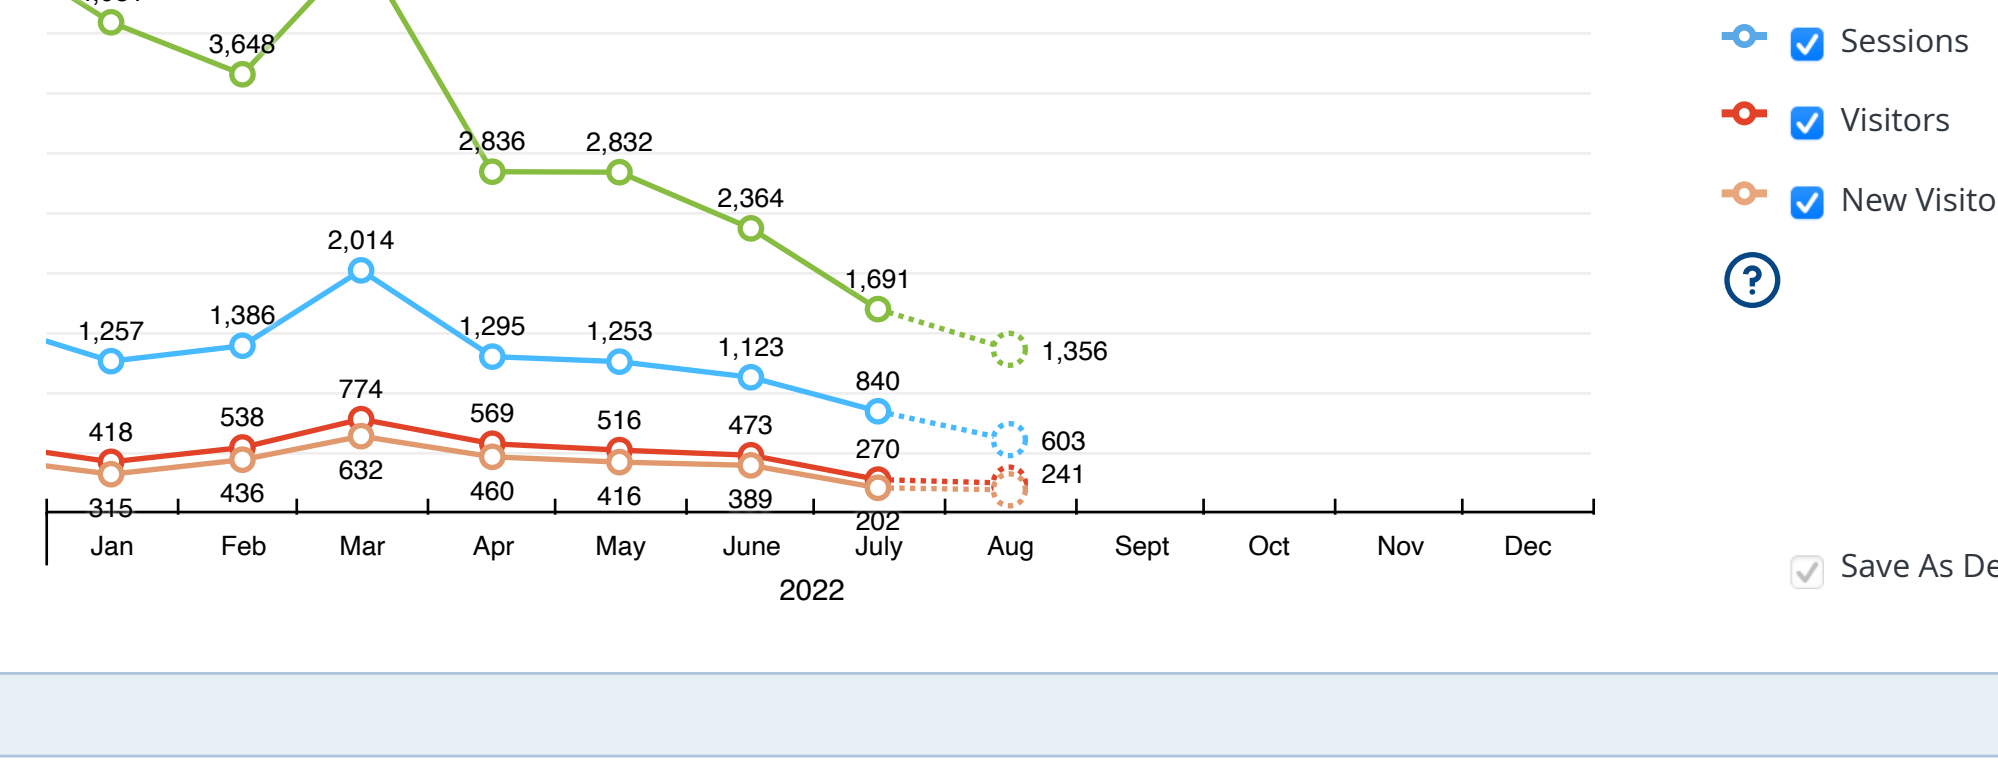

Summary Stats

Monthly [Navigation icons] This Year [Dropdown]

Chart Options

Average Monthly Page Views: **2.9K** Average Monthly Sessions: **1.2K** Average Monthly Visitors: **474.9** Average Monthly New Visitors: **379.4**