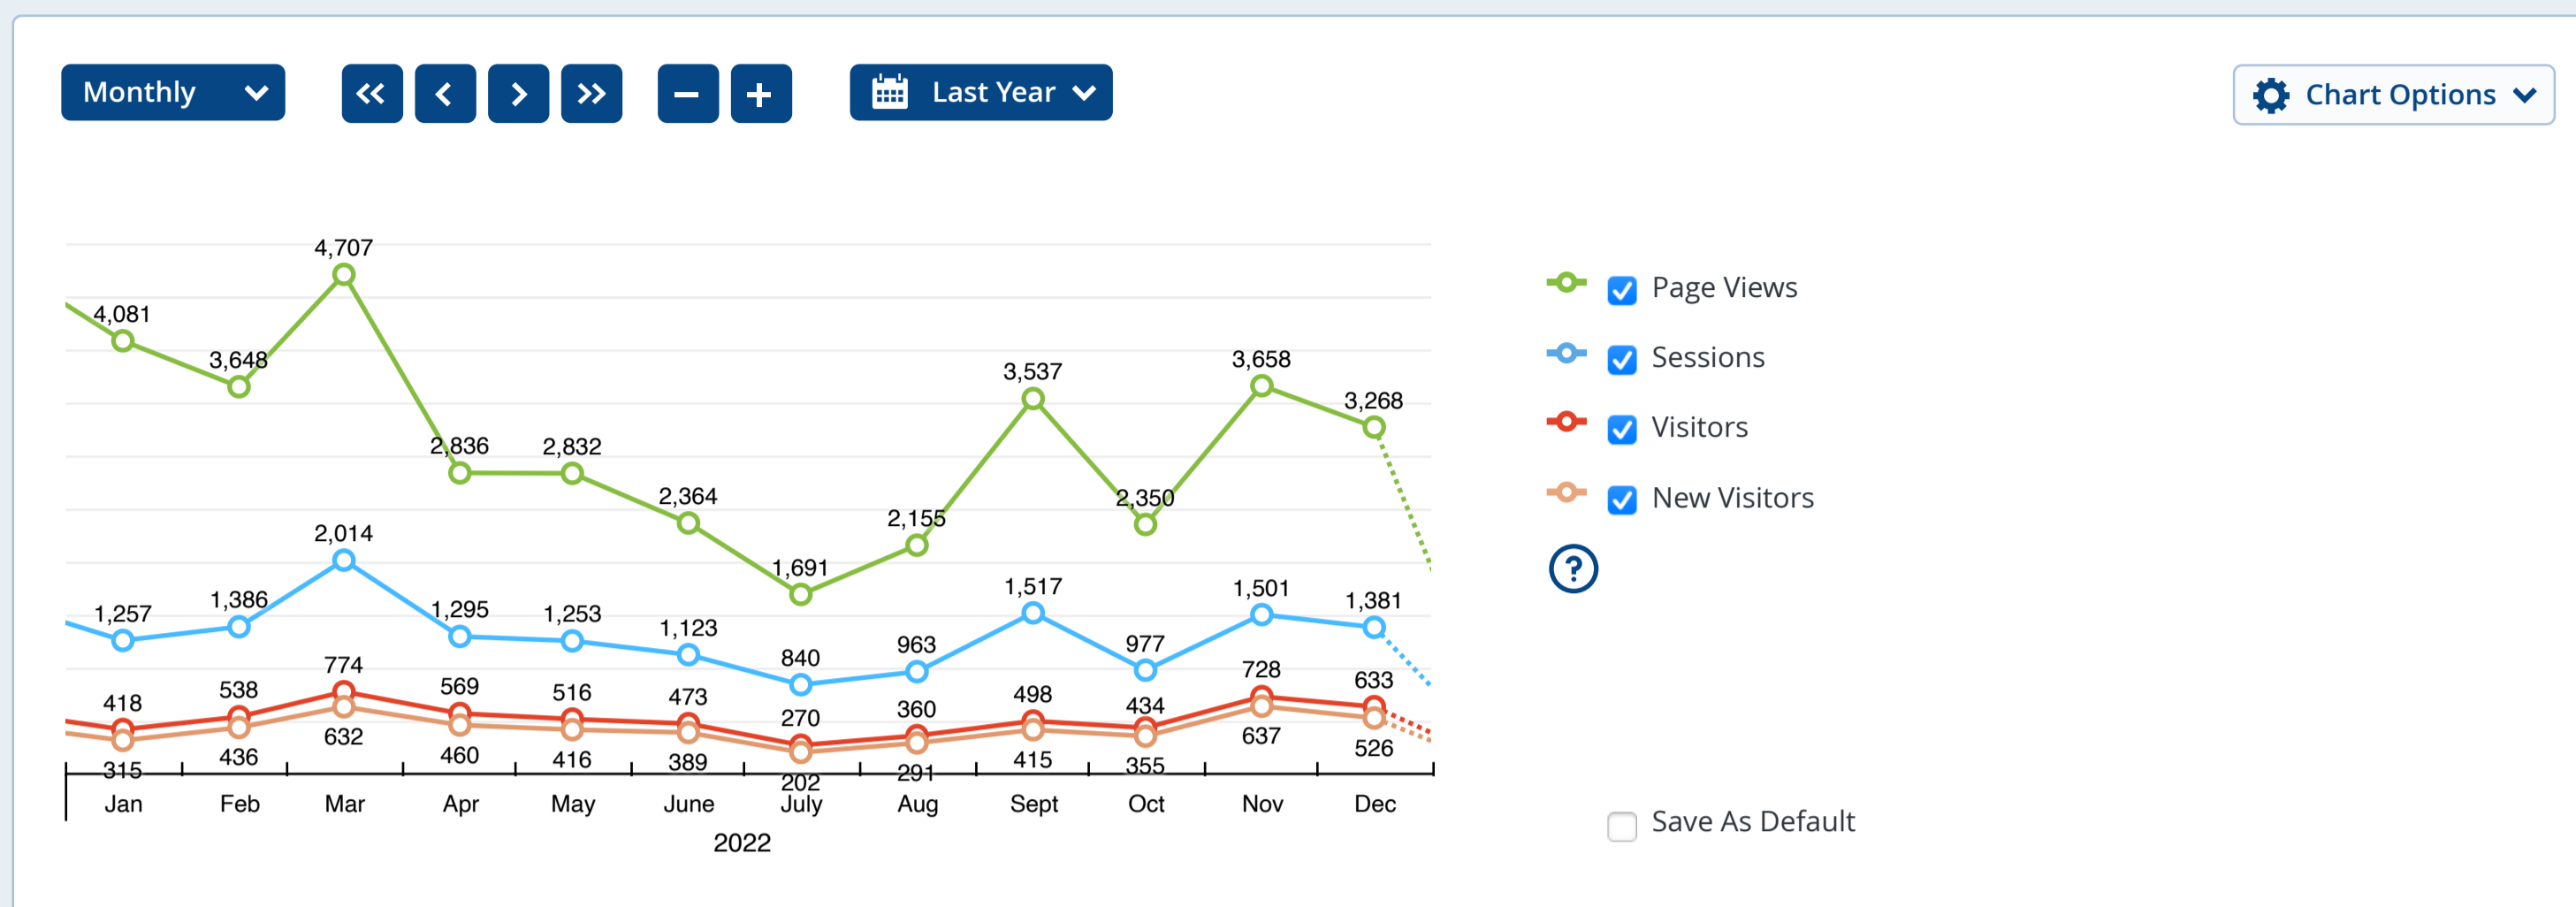

Summary Stats ?

Average Monthly Page Views	Average Monthly Sessions	Average Monthly Visitors	Average Monthly New Visitors	Export
3.1K	1.3K	517.6	422.8	
	Page Views	Sessions	Visitors	New Visitors
+ Dec 2022	3,268	1,381	633	526
+ Nov 2022	3,658	1,501	728	637
+ Oct 2022	2,350	977	434	355
+ Sept 2022	3,537	1,517	498	415
+ Aug 2022	2,155	963	360	291
+ July 2022	1,691	840	270	202
+ June 2022	2,364	1,123	473	389
+ May 2022	2,832	1,253	516	416
+ Apr 2022	2,836	1,295	569	460
+ Mar 2022	4,707	2,014	774	632
+ Feb 2022	3,648	1,386	538	436
+ Jan 2022	4,081	1,257	418	315
Total	37,127	15,507	6,211	5,074

fever presents

Candlelight

VIVALDI, BEETHOVEN, BACH, & MORE

A UNIQUE MUSICAL EXPERIENCE

[EXPLORE](#)